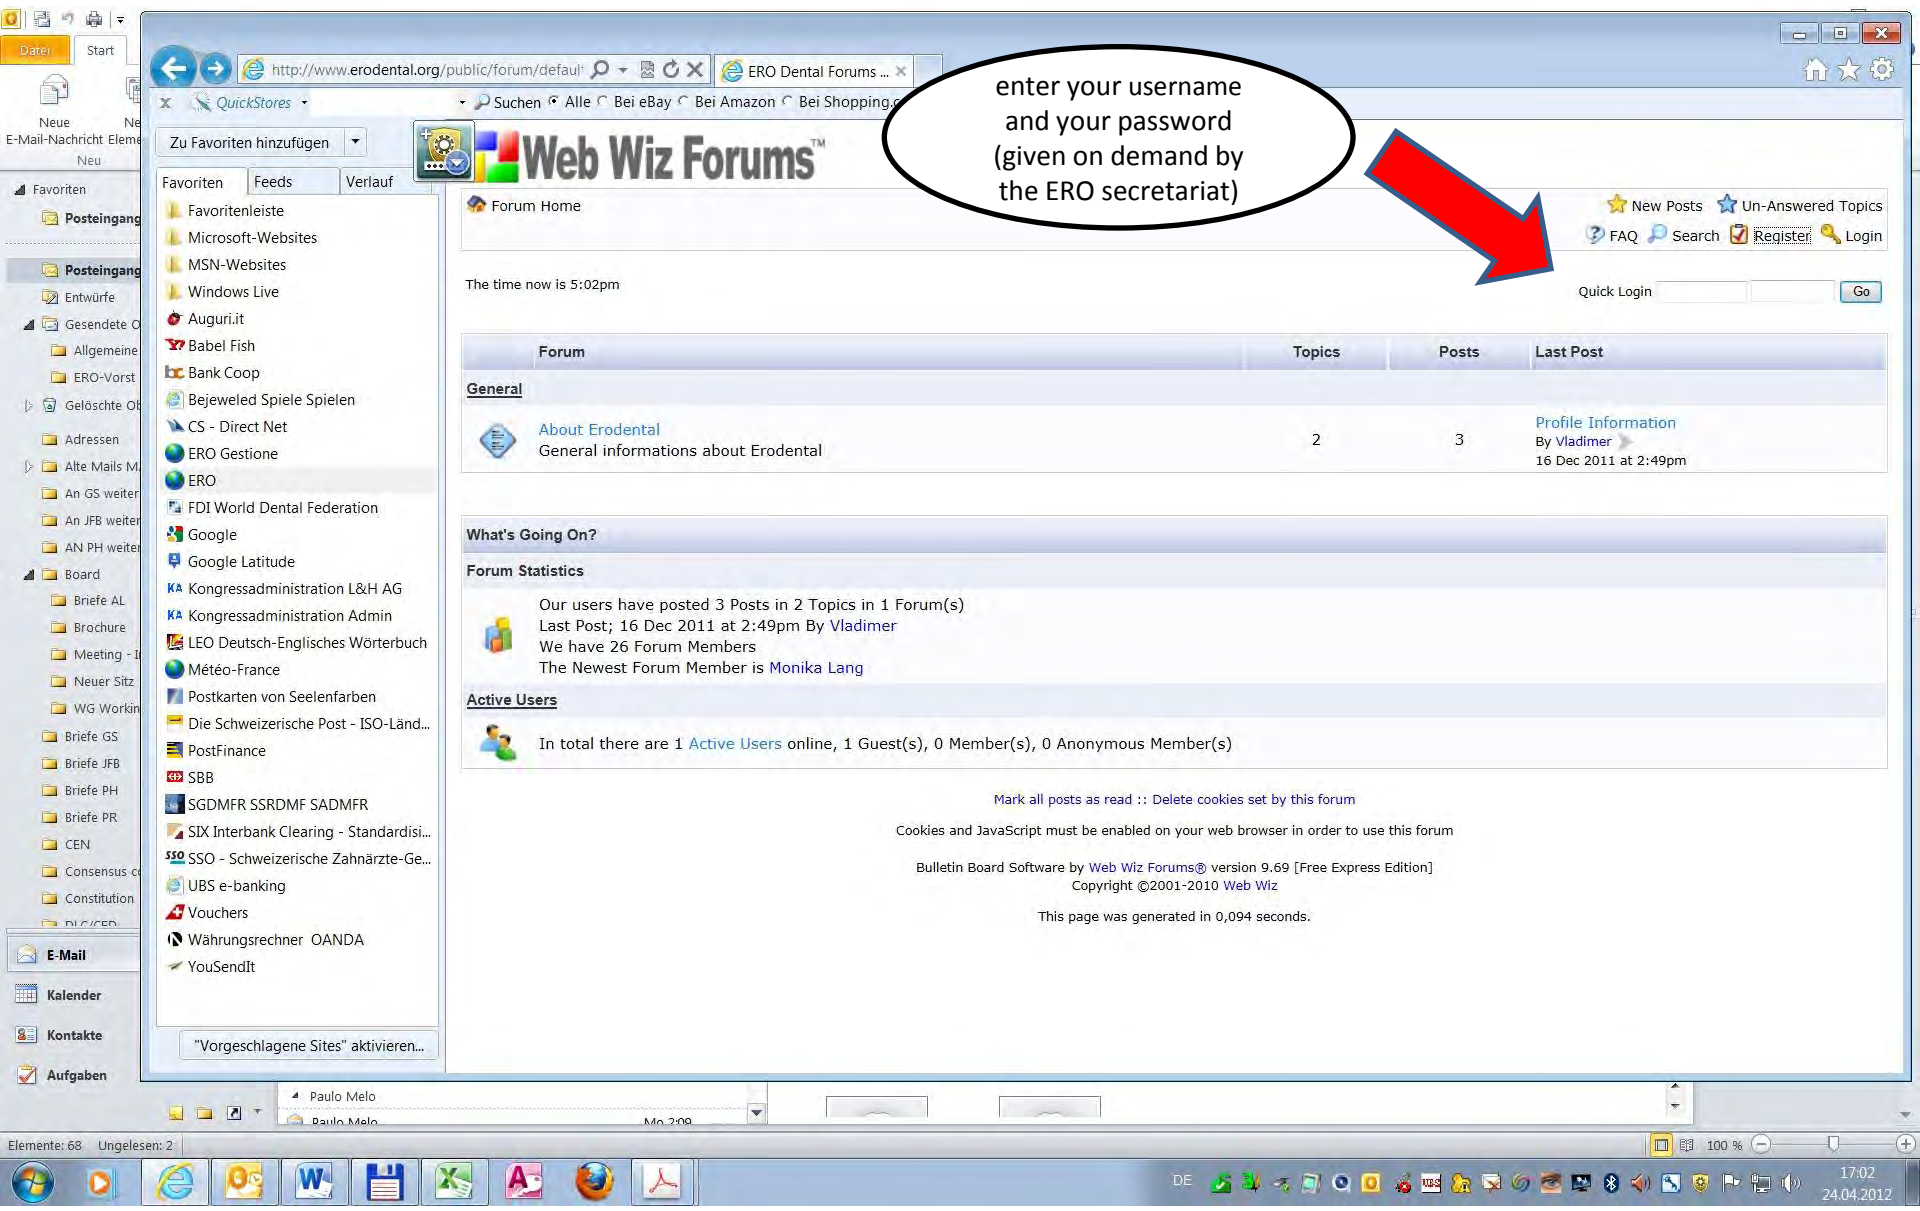

enter your username
and your password
(given on demand by
the ERO secretariat)

New Posts Un-Answered Topics
FAQ Search Register Login

Quick Login

Forum	Topics	Posts	Last Post
General			
About Erodental General informations about Erodental	2	3	Profile Information By Vladimer 16 Dec 2011 at 2:49pm

What's Going On?

Forum Statistics

Our users have posted 3 Posts in 2 Topics in 1 Forum(s)
Last Post; 16 Dec 2011 at 2:49pm By Vladimer
We have 26 Forum Members
The Newest Forum Member is [Monika Lang](#)

Active Users

In total there are 1 Active Users online, 1 Guest(s), 0 Member(s), 0 Anonymous Member(s)

Mark all posts as read :: Delete cookies set by this forum

Cookies and JavaScript must be enabled on your web browser in order to use this forum

Bulletin Board Software by Web Wiz Forums® version 9.69 [Free Express Edition]
Copyright ©2001-2010 Web Wiz

This page was generated in 0,094 seconds.